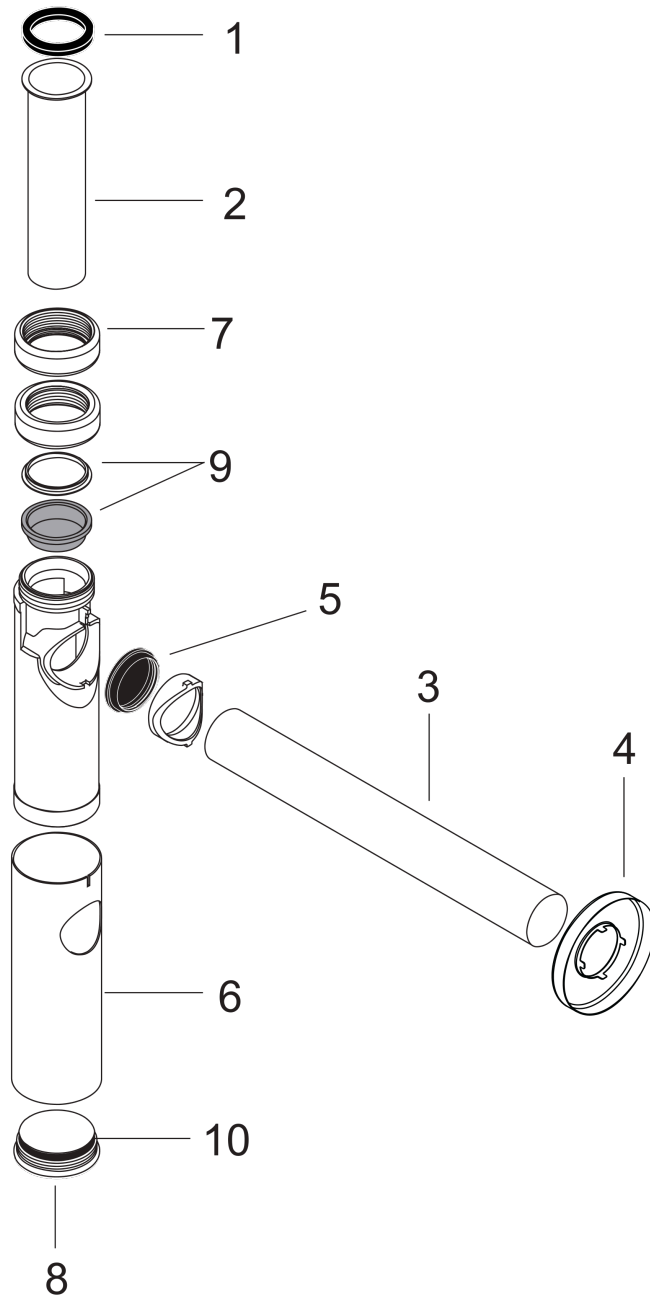

Design trap Flowstar S

Surface: **Brushed Black Chrome**

Article Number: **52105340**

Description

product features

- adjustment distance 60 - 165 mm
- distance to wall 330 mm
- odour trap - backwater height is 75 mm
- connection dimension entry: G 1¼
- connection dimension outlet: DN32

Design awards

Product image

Scale drawing

Design trap Flowstar S

Surface: **Brushed Black Chrome**

Article Number: **52105340**

Exploded Drawing

Year of production: >11/16

Design trap Flowstar S

Surface: **Brushed Black Chrome**

Article Number: **52105340**

Spare part list

Year of production: >11/16

Pos.	Description	Article Number	Price	PU
1	seal 1¼"	53971000	€ 3,33	1
2	sleeve pipe 1¼" 150 mm	96420340	€ 21,42	1
3	wall pipe 1¼" 500 mm	53493340	€ 46,53	1
4	escutcheon	96490340	€ 28,20	1
5	sealed box	96487000	€ 3,33	1
6	sleeve	96554340	€ 55,30	1
7	sleeve nut	97702340	€ 17,50	1
8	plug	97258000	€ 18,80	1
9	wedge-shaped seal 1¼"	97701000	€ 5,36	1
10	O-ring 38x2,5	98198000	€ 5,36	1
a	pipe 1¼" 300 mm	53428340	€ 28,20	1