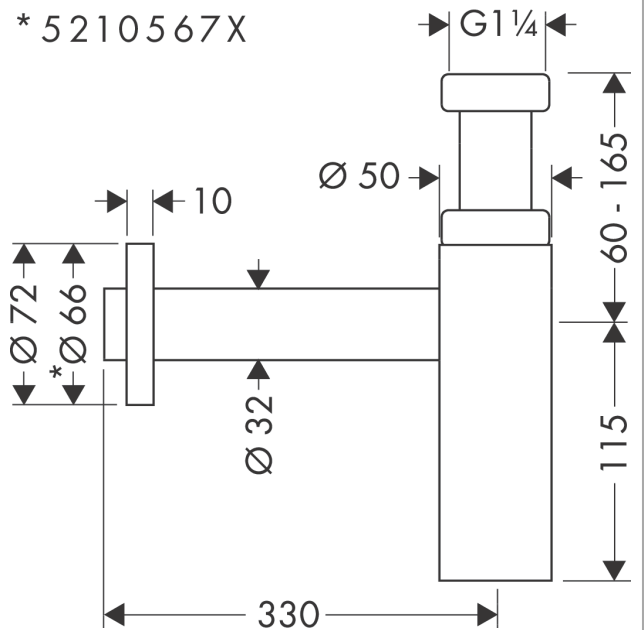

Design trap Flowstar S

Surface: **Brushed Black Chrome**

Article Number: **52105340**

Description

product features

- adjustment distance 60 - 165 mm
- distance to wall 330 mm
- odour trap - backwater height is 75 mm
- connection dimension entry: G 1¼
- connection dimension outlet: DN32

Design awards

Product image

Scale drawing

Design trap Flowstar S

Surface: **Brushed Black Chrome**

Article Number: **52105340**

Exploded Drawing

Year of production: >11/16

Design trap Flowstar S

Surface: **Brushed Black Chrome**

Article Number: **52105340**

Spare part list

Year of production: >11/16

Pos.	Description	Article Number	Price	PU
1	seal 1¼"	53971000	€ 3,33	1
2	sleeve pipe 1¼" 150 mm	96420340	€ 21,42	1
3	wall pipe 1¼" 500 mm	53493340	€ 46,53	1
4	escutcheon	96490340	€ 28,20	1
5	sealed box	96487000	€ 3,33	1
6	sleeve	96554340	€ 55,30	1
7	sleeve nut	97702340	€ 17,50	1
8	plug	97258000	€ 18,80	1
9	wedge-shaped seal 1¼"	97701000	€ 5,36	1
10	O-ring 38x2,5	98198000	€ 5,36	1
a	pipe 1¼" 300 mm	53428340	€ 28,20	1